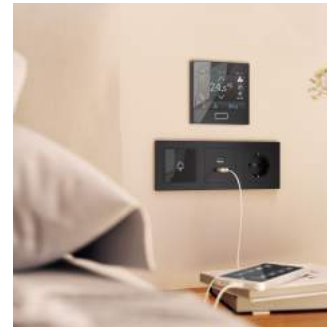

RESIDENTIAL LUXURY PROJECTS

RESIDENTIAL LUXURY PROJECTS

RESIDENTIAL LUXURY PROJECTS

Keypad & Touch screens (More than 20 model, design, shape & color)

PARTNERS

For more than 25 years Eelectron has been a Leader in the development of KNX Standard Demotic Systems and Building Automation solutions. We create smart solutions for energy saving, with a strong focus on design, technology and comfort.